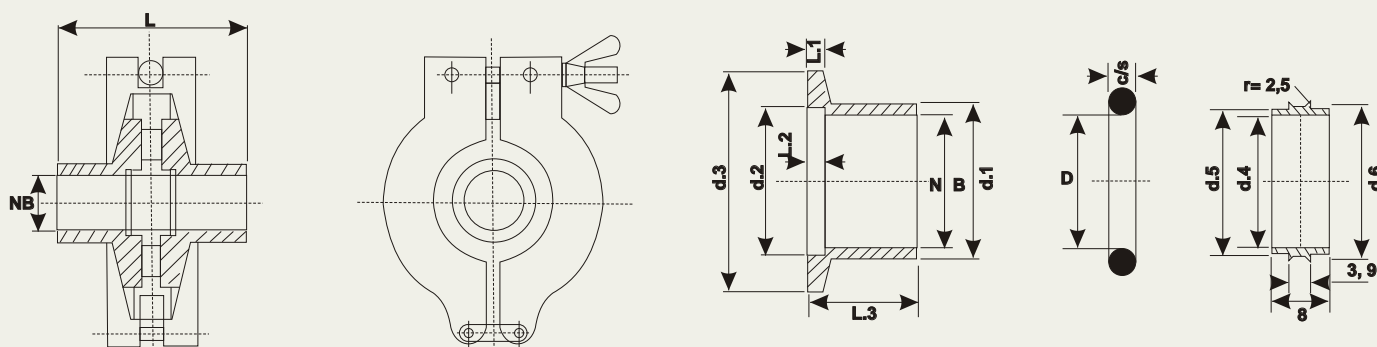

K.F. Couplings

HINDHIVAC offers a wide range of vacuum hardware with easy release clamped flanges for use in rough to high vacuum installations. Our KF Couplings, designed in accordance of International standards, consists of two symmetrical flanges, a center ring to support and positioning "O"-ring, and a clamp which allows assembly without any tools.

Our KF Flanges are available with unique with metal wing nut closure and joints can be sealed with Neoprene "O" Rings. These metric flanges are suitable to both inch and metric tubing, so they are easy to design or retrofit into roughing and high vacuum lines of vacuum systems. These flanges are available in seven different sizes.

FLANGE DIMENSIONS (mm)								'O' Ring (mm)		'O' Ring Holder (mm)			Overall Length (mm)
NB dia	d.1	d.2+0.2	d.3	L.1	L.2	L.3	x ⁰	D	c/s dia	d4-0.1	d5-0.1	d6	L
KF-10	14	12.2	30	3	3	16	15	15	5	10	12	15.3	35.9
KF-16	20	17.2	30	3	3	20	15	18	5	16	17	18.5	43.9
KF-20	25	22.2	40	3	2.5	20	15	25	5	20	22	25	43.9
KF-25	28	26.2	40	3	2.5	20	15	28	5	25	25	28.5	43.9
KF-32	38	34.5	55	3	3	25	15	40	5	32.2	34	40	53.9
KF-40	44.5	41.2	55	3	2.5	20	15	42	5	40	41	43	43.9
KF-50	55	52.2	75	3	3	22	17	55	5	50.2	52	55.3	47.9